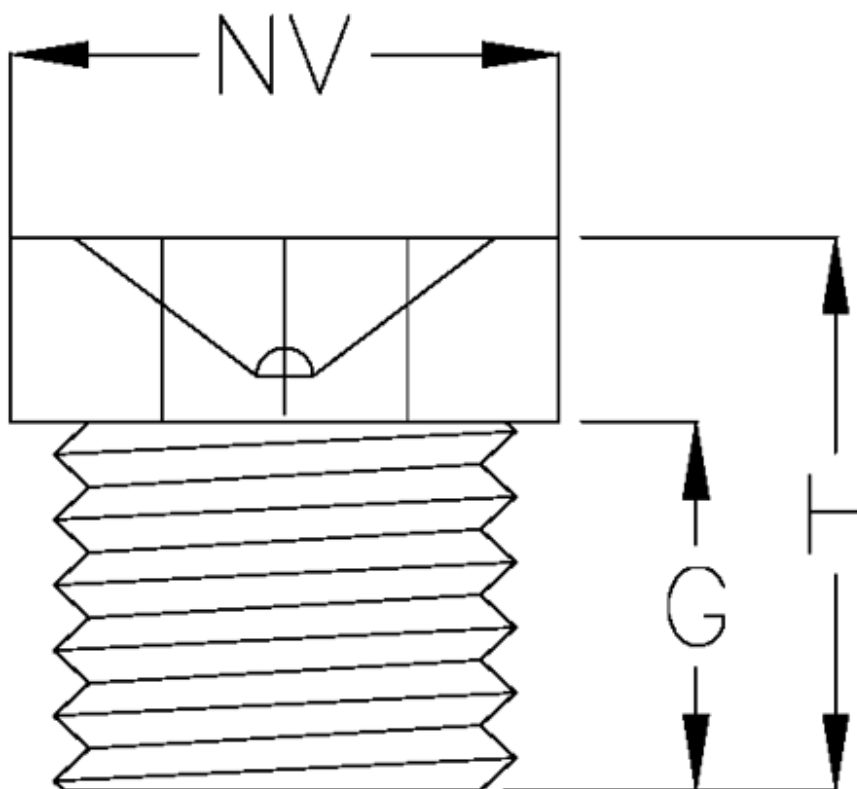

Data Sheet

Article number: 530911021

Description: KLEE Flush type lubrication nipple DIN 3405
D1 straight, G1/4

Measures

G = 8.2
H = 12.8
NV = 14.2
Thread = G1/4